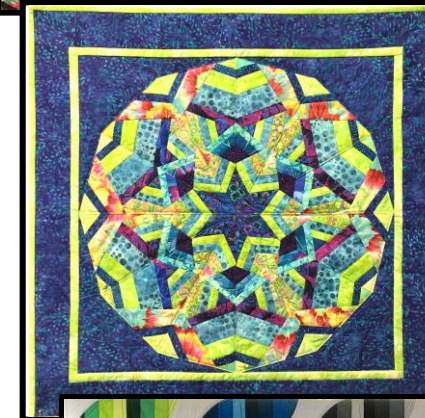

One Block Wonder With Elinor

Quilting with Texture Magic With Elinor

Free Motion Quilting for Beginners With Elinor

Kool Kaleidoscope With Elinor

AccuQuilt Modern Melody With Shelley

HANDCRAFTERS HOUSE

7/401 Great Eastern Hwy, MIDLAND WA 6056